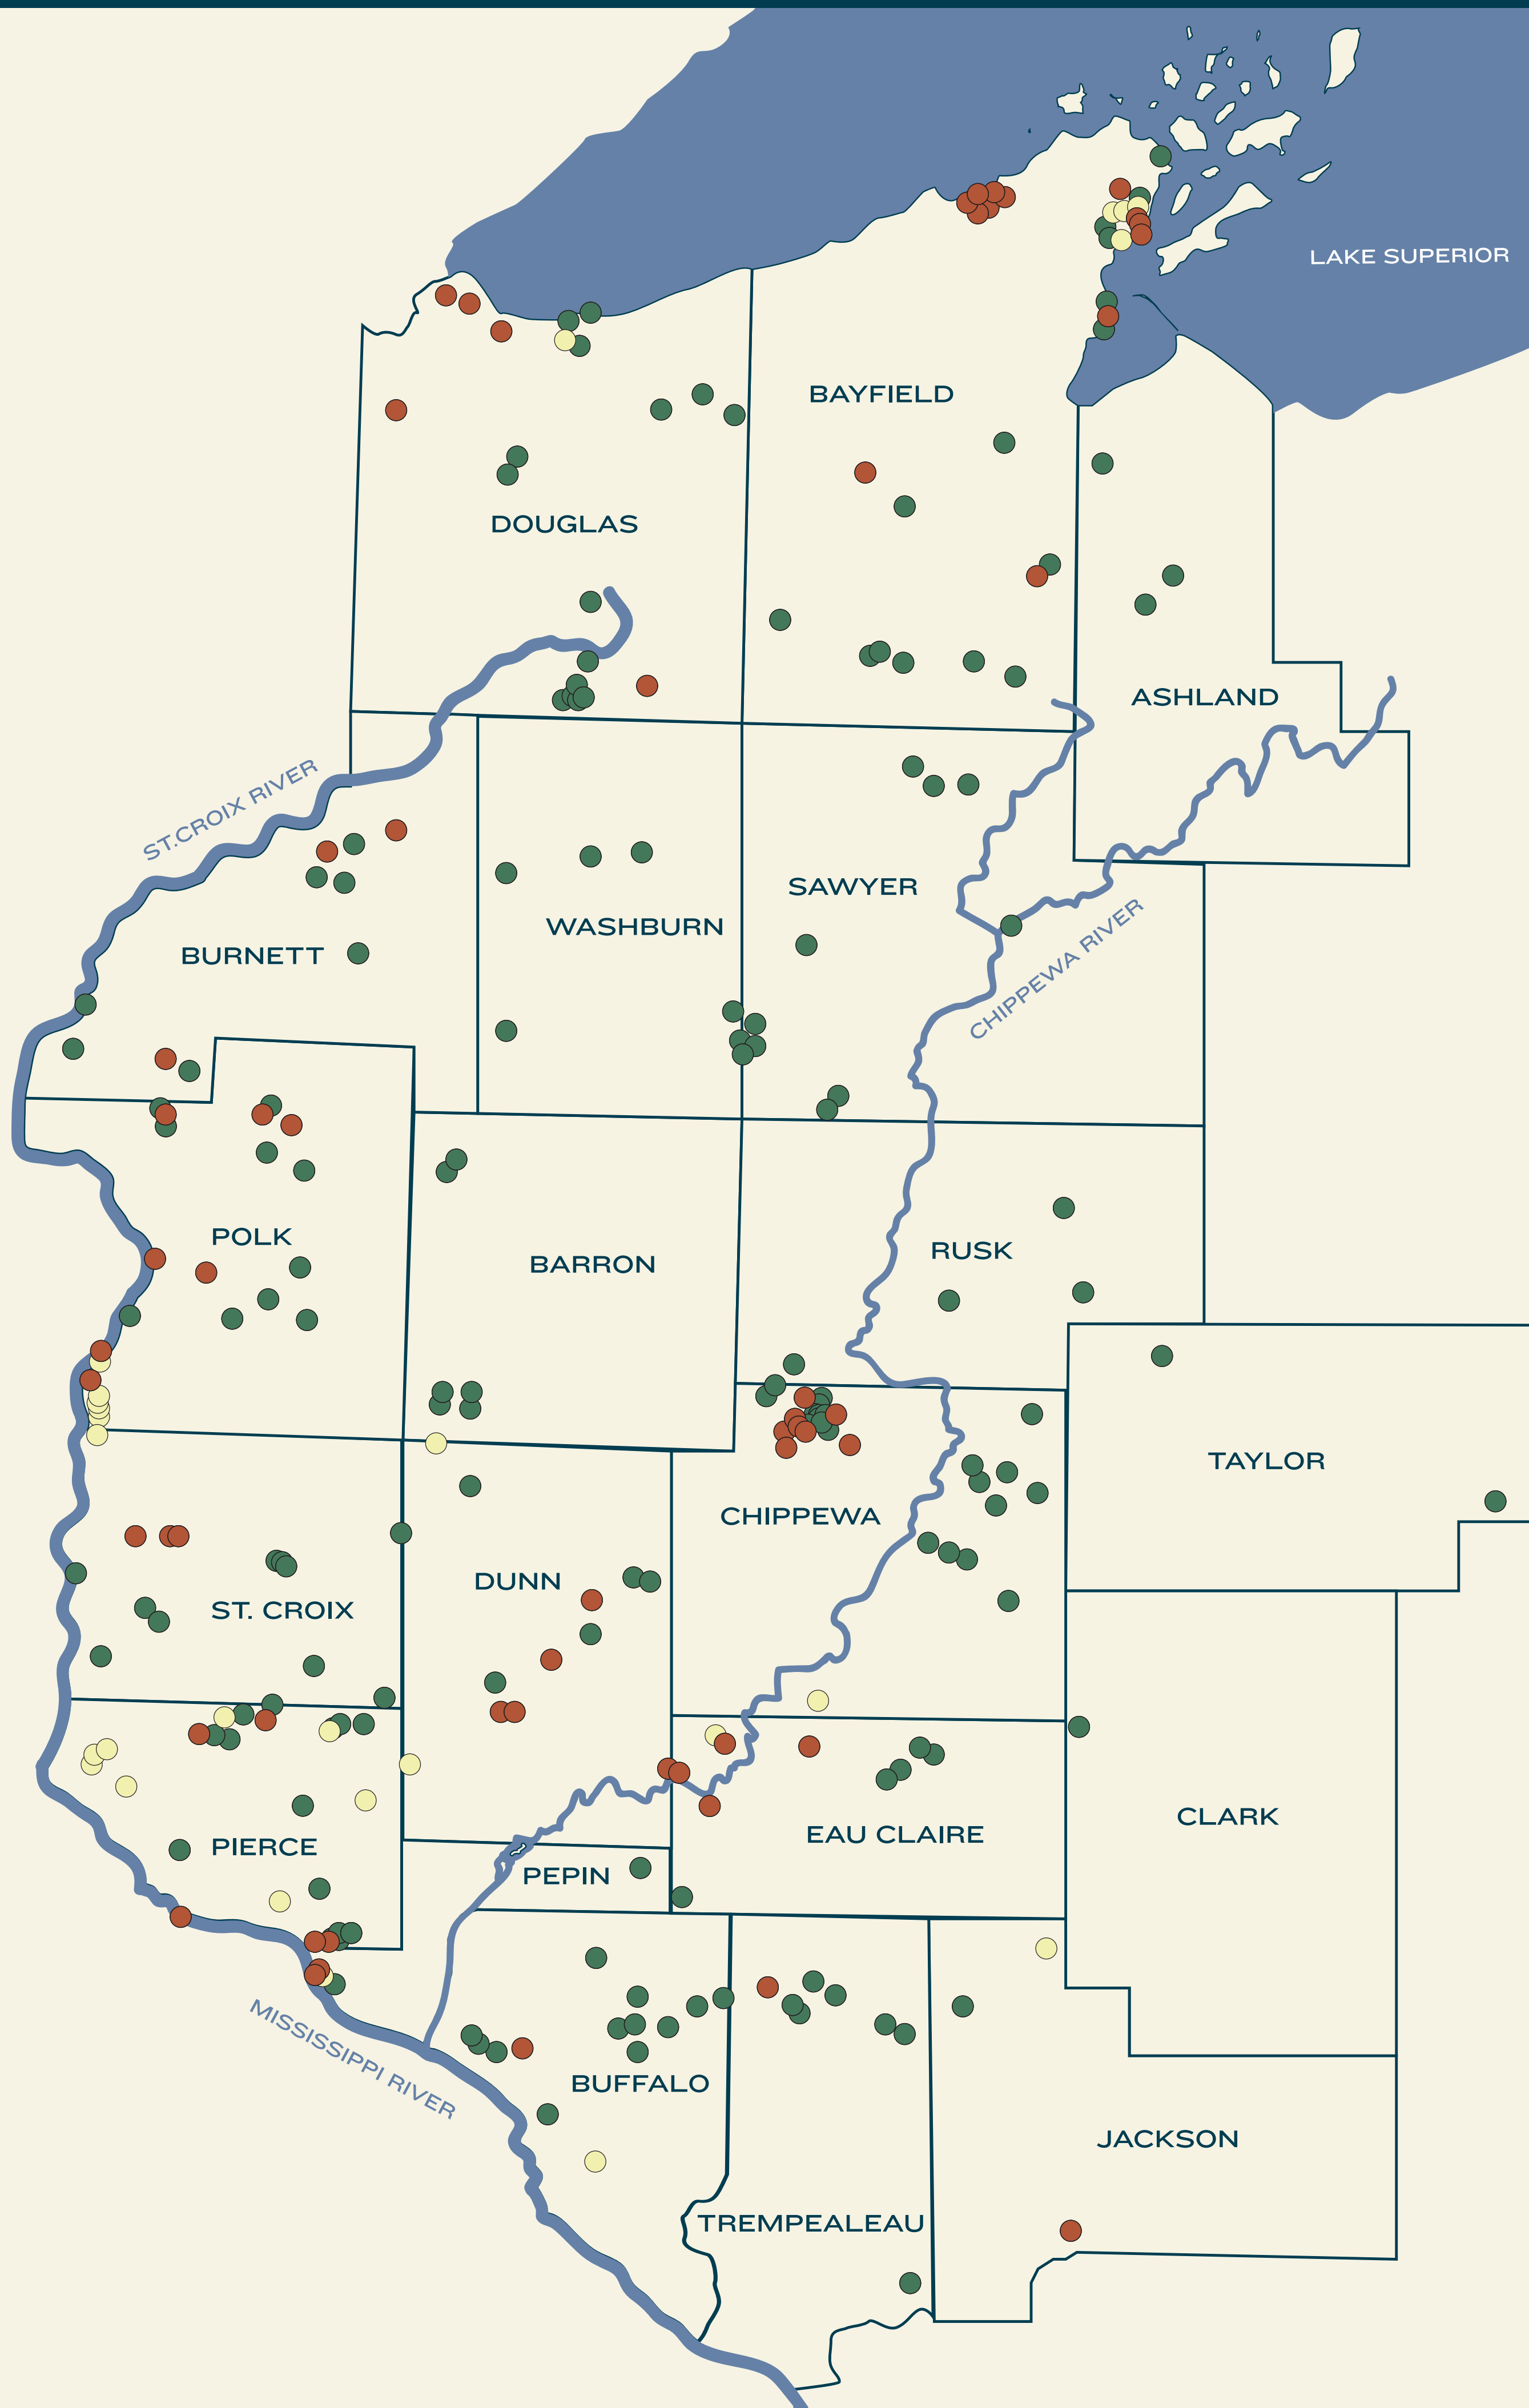

# CONSERVATION PROJECTS

**207**  
CONSERVATION  
EASEMENTS

**57**  
PUBLIC  
RECREATION  
AREAS

**36,408**  
ACRES  
CONSERVED

UPDATED JUNE 2019

## NATURAL HABITAT

Projects covering prairie, forest, wetland, rivers and lakes protect diverse ecological communities serving the habitat needs of wildlife, fish, birds, and plants.

## OUTDOOR RECREATION

Privately and publicly owned projects provide opportunities for public nature-based outdoor activities including hiking, fishing, hunting, cross-country skiing, snowshoeing, and nature study.

## FARMLAND

Diverse open space projects protect high quality soil resources, Community-Supported Agriculture farms, orchards, vineyards, and scenic viewsheds.

**LANDMARK**  
CONSERVANCY

Conserving Wisconsin's natural legacy for everyone... forever.